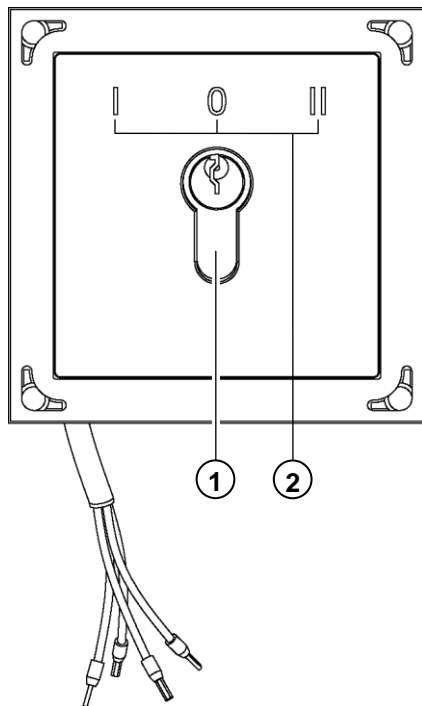

Scope of delivery

- 1 x Key switch module AMI10700
- 3 x Spacer foil 0.5 mm
- 4 x Securing nut M4
- 3 x Hexagon Allen key
- Product information key switch module AMI10700
- Product information modules of the series AMI in front-door stations

Intended use

The key switch module module AMI10700 is a module for front-door stations of the series AMI.

It can be used as stand-alone device or as an additional module.

Short description

- With the key switch module, control and switching functions can be triggered by a key.
- The key returns to the original position after the contact has been executed.

Technical data

supply voltage	<div style="border: 1px solid black; padding: 5px;"> <p>! All front-door stations and modules are permitted exclusively for safety extra low voltage (SELV) and protective extra low voltage (PELV).</p> </div>
housing	anodised aluminium
H x W x D	105 x 105 x 51 mm
weight	640 g
touch contact	2-sided, both closing contacts
semi-cylinder	according to DIN 18252
standards	switch corresponds to standard IEC947-5-1
acceptable ambient temperature	-10 °C to +50 °C

Overview

- 1 Key switch with semi-cylinder**
- 2 push switch**
0: resting position,
I and II: touch contacts
- 3 cable** (connection to closing contact)

Connect the lines

Connect the touch contacts I and II e.g. with a closing contact as follows: