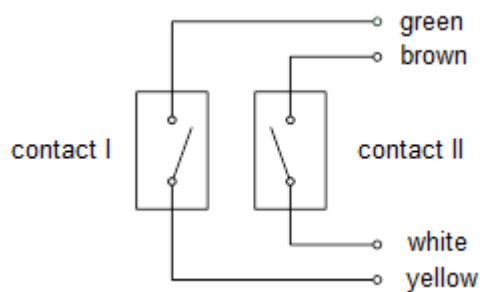

Connect the lines

Connect the touch contacts I and II e.g. with a closing contact as follows:

touch contact	I		II	
color	green	yellow	brown	white