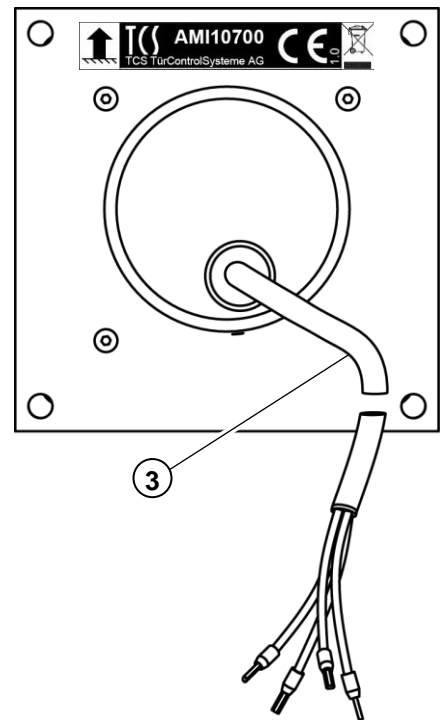

Scope of delivery

- 1 x Key switch module AMI10700
- 3 x Spacer foil 0.5 mm
- 4 x Securing nut M4
- 3 x Hexagon Allen key
- Product information key switch module AMI10700
- Product information modules of the series AMI in front-door stations

Intended use

The key switch module module AMI10700 is a module for front-door stations of the series AMI.

It can be used as stand-alone device or as an additional module.

Short description

- With the key switch module, control and switching functions can be triggered by a key.
- The key returns to the original position after the contact has been executed.

Technical data

supply voltage	<div style="border: 1px solid black; padding: 5px;"> <p>! All front-door stations and modules are permitted exclusively for safety extra low voltage (SELV) and protective extra low voltage (PELV).</p> </div>
housing	anodised aluminium
H x W x D	105 x 105 x 51 mm
weight	640 g
touch contact	2-sided, both closing contacts
semi-cylinder	according to DIN 18252
standards	switch corresponds to standard IEC947-5-1
acceptable ambient temperature	-10 °C to +50 °C

Overview

- 1 Key switch with semi-cylinder**
- 2 push switch**
0: resting position,
I and II: touch contacts
- 3 cable** (connection to closing contact)

Connect the lines

Connect the touch contacts I and II e.g. with a closing contact as follows: